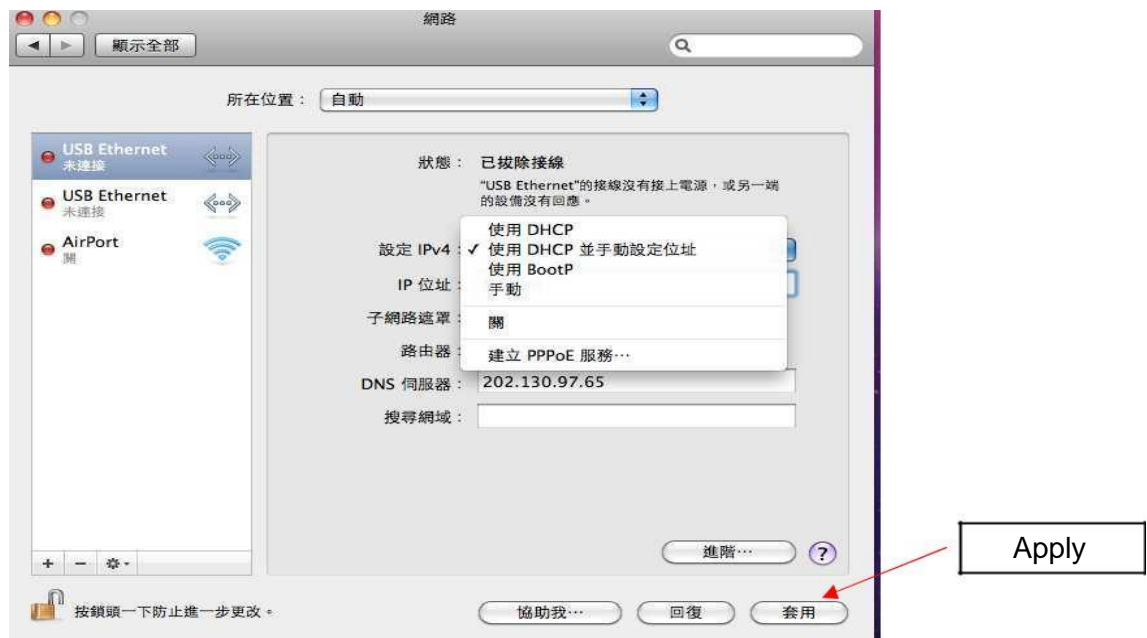

Macintosh

1. From the task bar, click **System Preference** and select **Network**

2. Select “Advance”

3. Select “TCP/IP” tab page, select “Manual” for setting IPv6

4. Type in “Gateway”, “IPv6 Address” and “Subnet length” for setting IPv6

5. Select “DNS” Tabpage, Click “+” and type in IPv6 Preferred DNS server address

6. Click “OK” button

7. Click “Apply” button to finish the set up procedures

- Test the connection, open the Internet Explorer, type the website which has IPv6 address, e.g. www.gov.hk