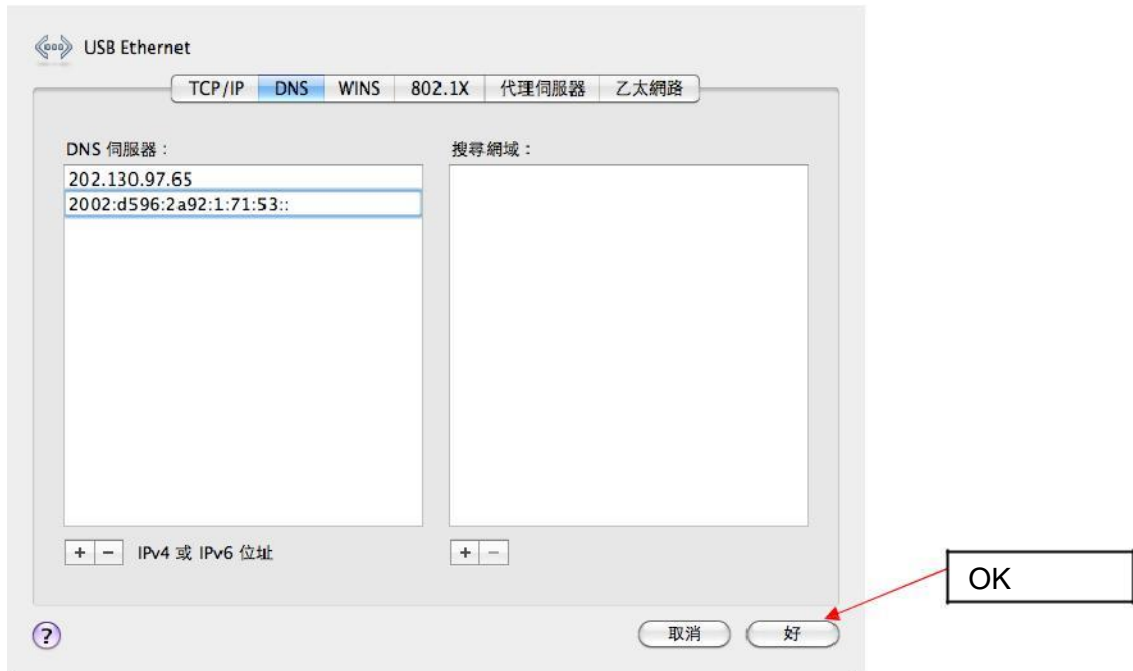

6. Click “OK” button