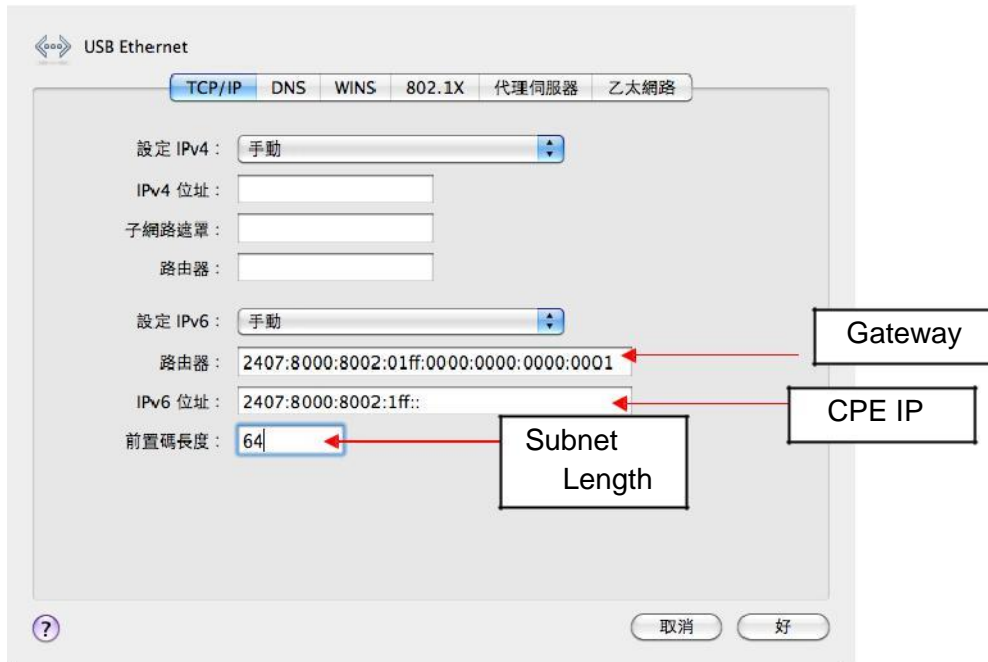

Macintosh

1. From the task bar, click **System Preference** and select **Network**

2. Select “Advance”

3. Select “TCP/IP” tab page, select “Manual” for setting IPv6

4. Type in “Gateway”, “IPv6 Address” and “Subnet length” for setting IPv6