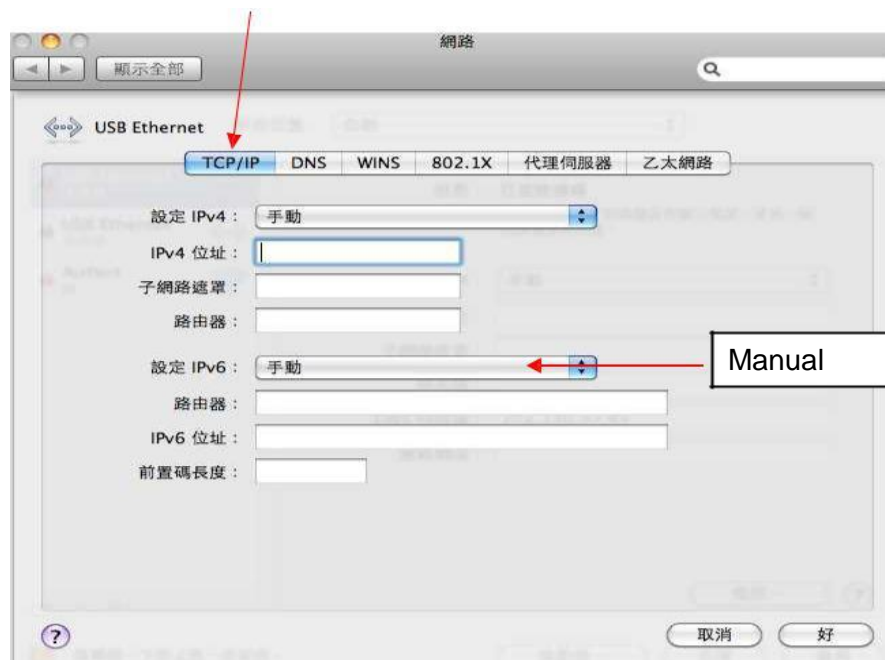

Macintosh

1. From the task bar, click **System Preference** and select **Network**

2. Select “Advance”

3. Select “TCP/IP” tab page, select “Manual” for setting IPv6

4. Type in “Gateway”, “IPv6 Address” and “Subnet length” for setting IPv6