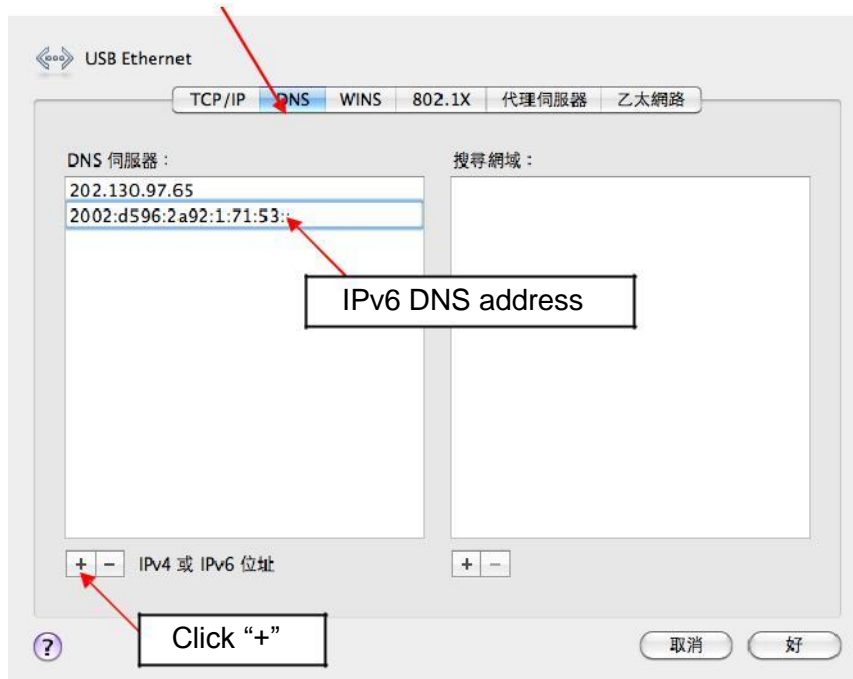

Macintosh

1. From the task bar, click **System Preference** and select **Network**

2. Select “Advance”

3. Select “TCP/IP” tab page, select “Manual” for setting IPv6

4. Type in “Gateway”, “IPv6 Address” and “Subnet length” for setting IPv6

5. Select “DNS” Tabpage, Click “+” and type in IPv6 Preferred DNS server address

6. Click “OK” button

7. Click “Apply” button to finish the set up procedures

- Test the connection, open the Internet Explorer, type the website which has IPv6 address, e.g. www.gov.hk